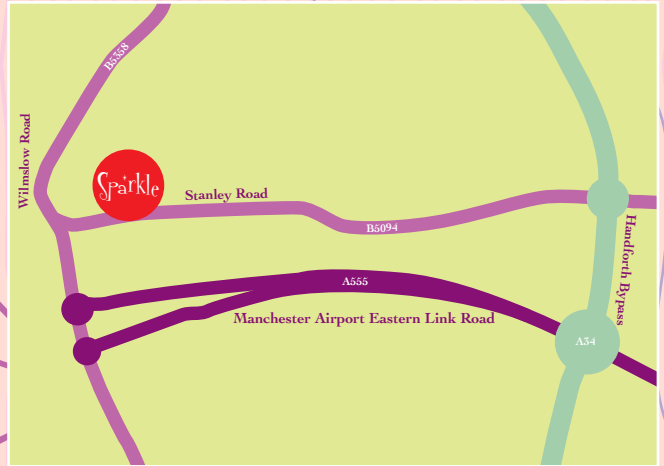

Please fill in your email address here.

Sparkle is being held at the Hallmark Hotel (formerly the Belfry), Handforth. The Hallmark Hotel is conveniently located on Stanley Rd (B5094), Handforth, SK9 3LD
Visit www.hallmarkhotels.co.uk/manchester for more information.